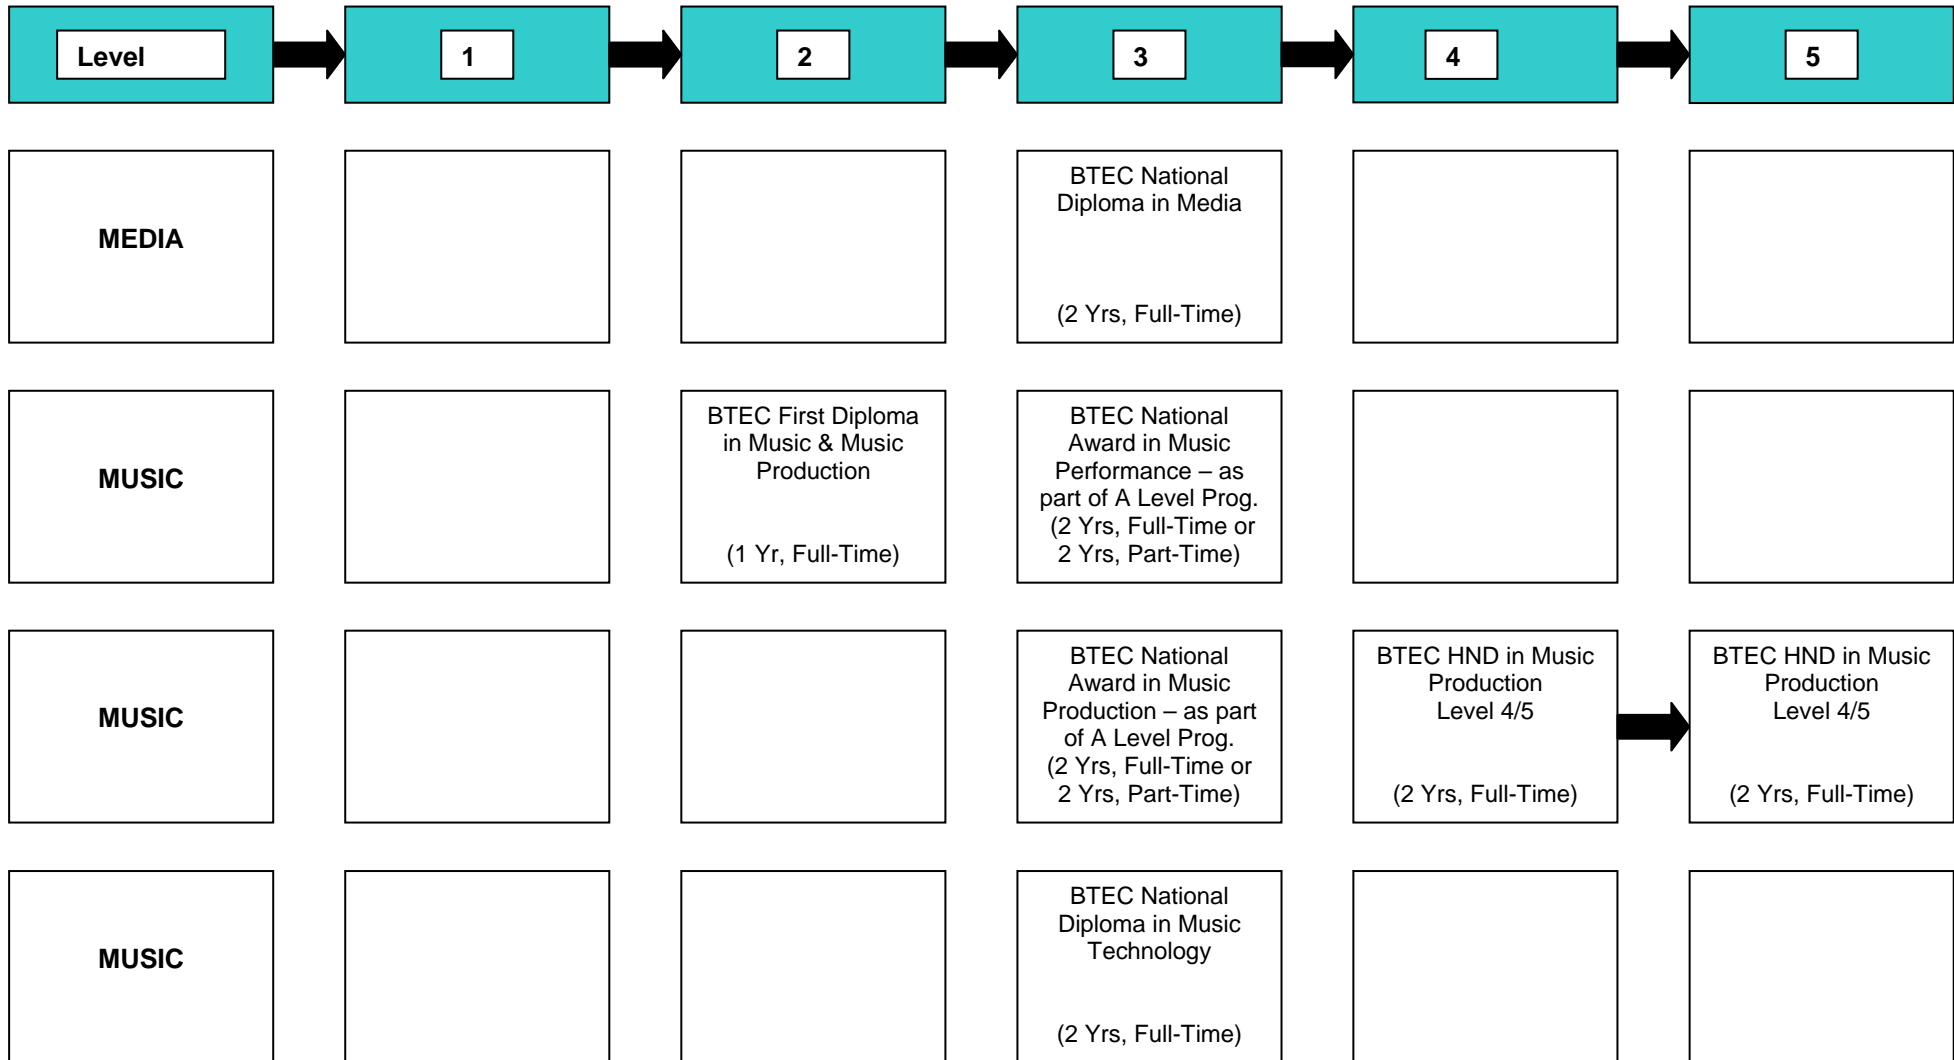

# WORCESTER COLLEGE OF TECHNOLOGY