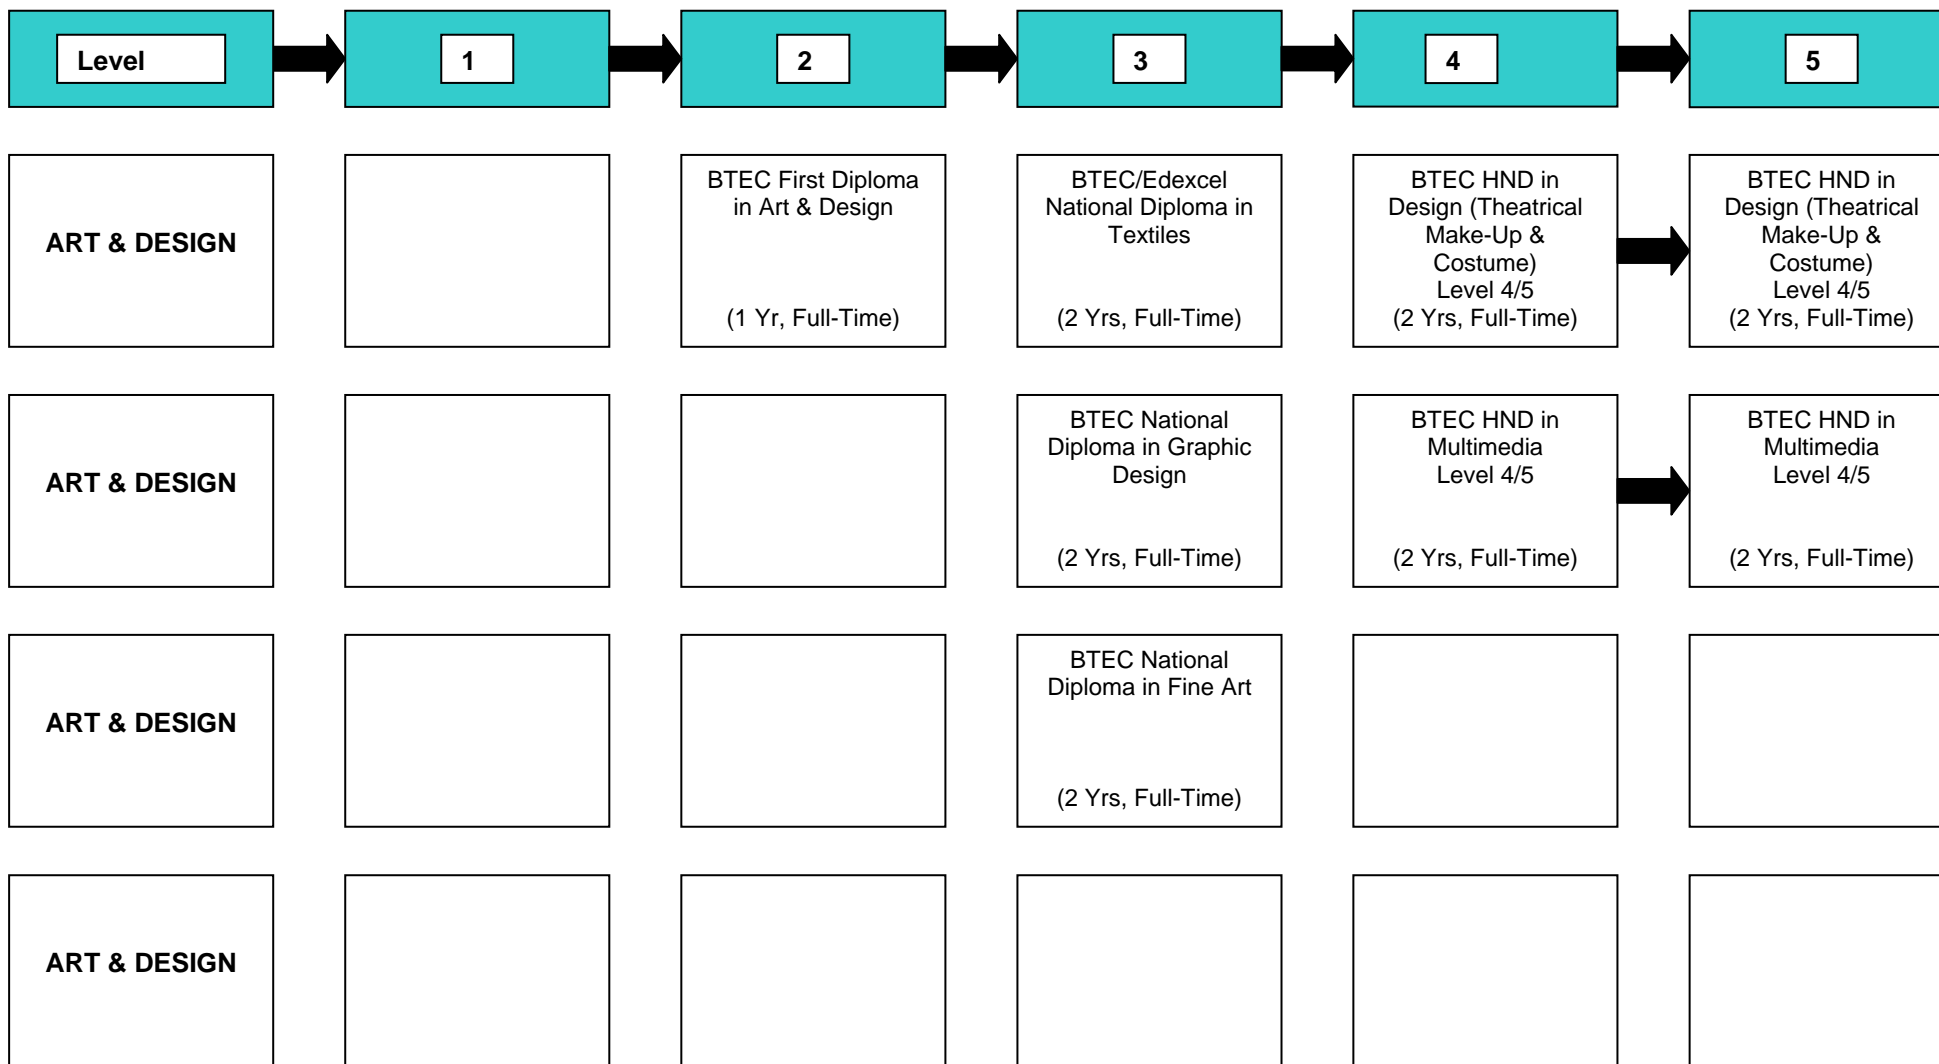

WORCESTER COLLEGE OF TECHNOLOGY